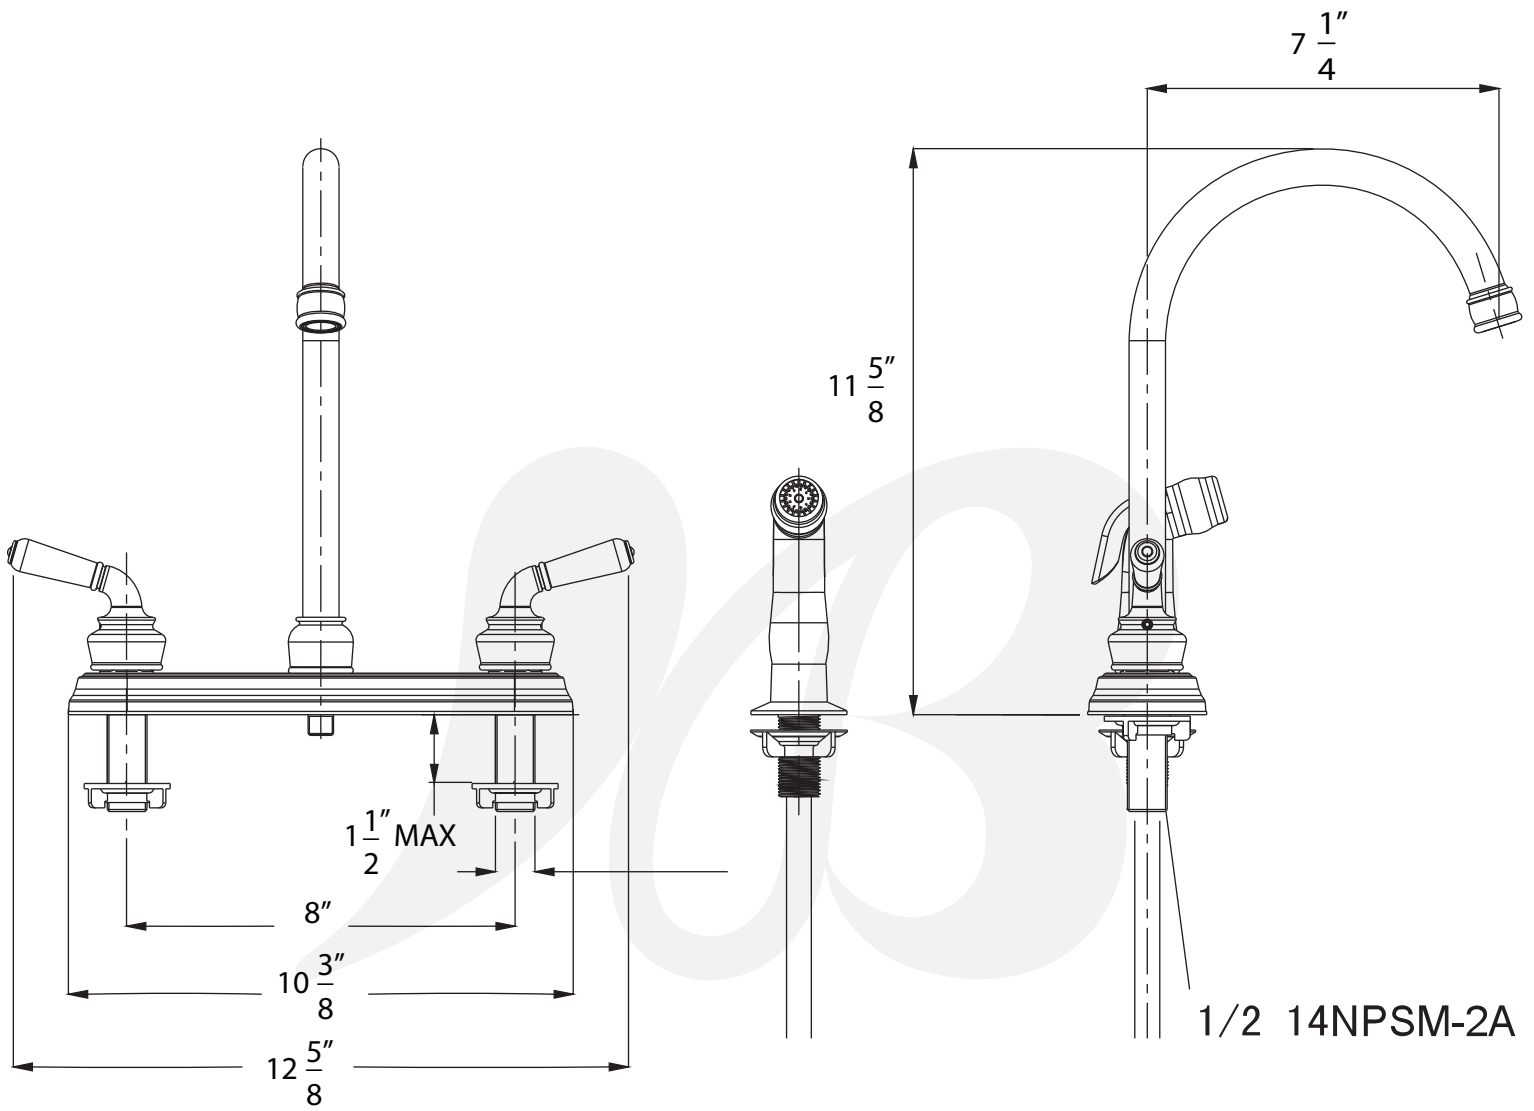

**K2220601, K2220602, K2220603 - Kitchen faucet**

**K2320601-Z, K2320602-Z, K2320603-Z - Kitchen Faucet with Sprayer**  
**Description**

- CYPRESS 8" center kitchen faucet
- 360 deg swing angle, 8 3/4" high arch spout
- 90 deg turn ceramic disc cartridge
- 1/2" NPS connections
- 1.8 GPM ASME compliant
- California AB1953 compliant

K2220601

K2320601-Z

**Standards**

- Complies with IAPMO UPC/cUPC
- California AB1953 compliant
- NSF - 61-9 tested and compliant
- ADA Accessibility Guidelines for Buildings and Facilities - 4 27.4 Controls and Mechanisms
- CALGreen compliant

**Colors / Finishes**

- K2220601, K2320601-Z - Chrome
- K2220602, K2320602-Z - PVD Satin Nickel
- K2220603, K2320603-Z - Antique Bronze

**BREAK DOWN**  
**Component Parts List**

NO.	Part No	Qty	
		63228	63238
01	CTPB0040	1	1
02	CTCZ0183	1	1
03	CTRR0155-XL	1	1
04	CTHZ0404	2	2
05	CTST0117	2	2
06	CTNZ0007	1	1
07	CTNZ0004	2	2
08	CTRP0007	1	1
09	CTRR0023	2	2
10	ATBA0128	1	1
11	CTCT0057	1	1
12	CTWT0076	2	2
13	ATBY0211	1	1
14	CTKP0133	1	1
15	CTNP0057	2	2
16	CTWR0021	1	1
17	ATBX0037	1	1
18	CTXB0086	1	1
19	CTRR0155-XR	1	1
20	CTCZ0182	1	1
21	ATBA0127	1	1
22	CTWP0075	2	2
23	ATBP0265	0	1
24	ATBA0129	0	1
25	CTWT0085	1	1