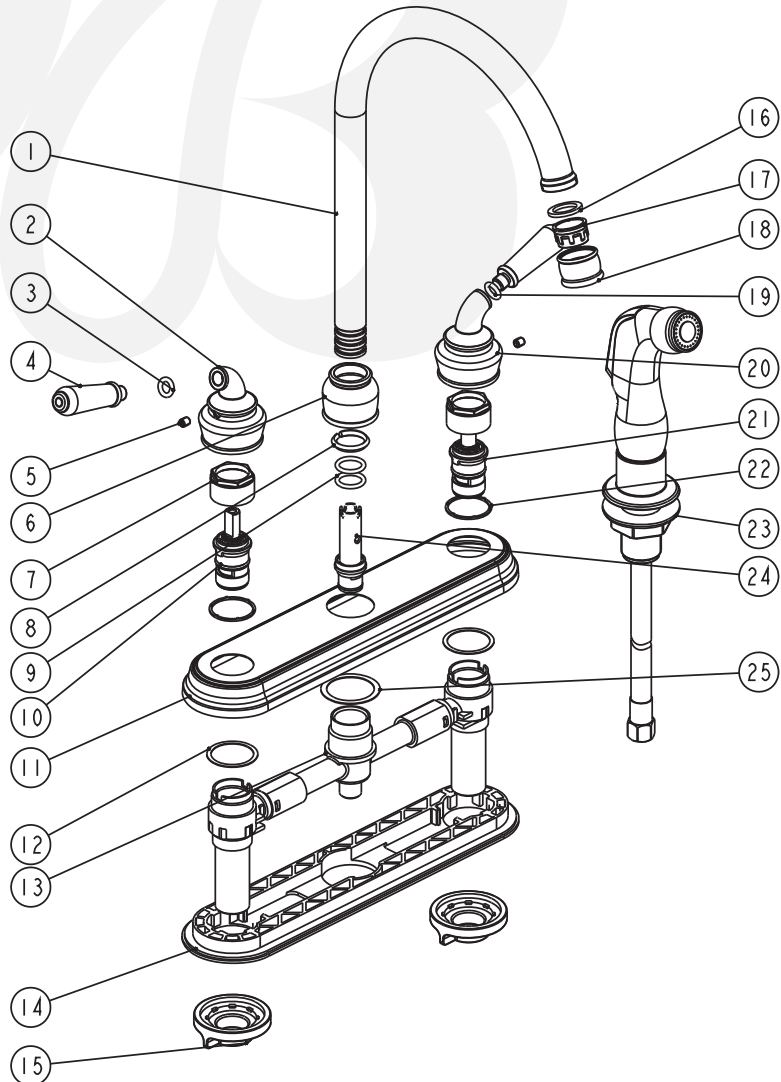

**K2220601, K2220602, K2220603 - Kitchen faucet**

**K2320601-Z, K2320602-Z, K2320603-Z - Kitchen Faucet with Sprayer**  
**Description**

- CYPRESS 8" center kitchen faucet
- 360 deg swing angle, 8 3/4" high arch spout
- 90 deg turn ceramic disc cartridge
- 1/2" NPS connections
- 1.8 GPM ASME compliant
- California AB1953 compliant

K2220601

K2320601-Z

**Standards**

- Complies with IAPMO UPC/cUPC
- California AB1953 compliant
- NSF - 61-9 tested and compliant
- ADA Accessibility Guidelines for Buildings and Facilities - 4 27.4 Controls and Mechanisms
- CALGreen compliant

**Colors / Finishes**

- K2220601, K2320601-Z - Chrome
- K2220602, K2320602-Z - PVD Satin Nickel
- K2220603, K2320603-Z - Antique Bronze

**BREAK DOWN**  
**Component Parts List**

NO.	Part No	Qty	
		63228	63238
01	CTPB0040	1	1
02	CTCZ0183	1	1
03	CTRR0155-XL	1	1
04	CTHZ0404	2	2
05	CTST0117	2	2
06	CTNZ0007	1	1
07	CTNZ0004	2	2
08	CTRP0007	1	1
09	CTRR0023	2	2
10	ATBA0128	1	1
11	CTCT0057	1	1
12	CTWT0076	2	2
13	ATBY0211	1	1
14	CTKP0133	1	1
15	CTNP0057	2	2
16	CTWR0021	1	1
17	ATBX0037	1	1
18	CTXB0086	1	1
19	CTRR0155-XR	1	1
20	CTCZ0182	1	1
21	ATBA0127	1	1
22	CTWP0075	2	2
23	ATBP0265	0	1
24	ATBA0129	0	1
25	CTWT0085	1	1

Item Number	Type	Date
K2220601, K2220602, K2220603 - K2320601-Z, K2320602-Z, K2320603-Z	Kitchen Faucet	1/22/2016